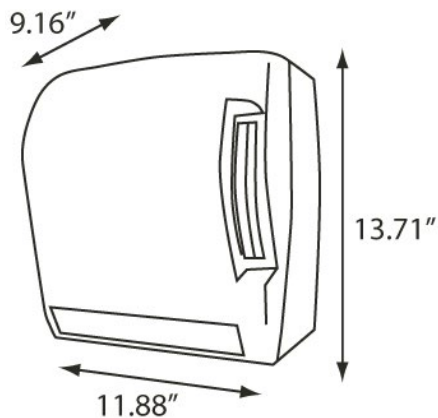

Lever Roll Towel Dispenser

Product Overview

The TD0220 Roll Towel Dispenser is a compact size, made in the USA workhorse, that holds full-size roll towels. Green by design, this unit offers optional "lever stops" to reduce sheet length, and a stub roll feature to minimize paper waste.

Product Features:

- Fits into compact spaces and is up to 25% smaller than other dispensers
- Universal for most 8" wide rolls up to 8" diameter and 800' in length
- Fast delivery of paper with optional lever stops to reduce sheet length
- Double latch locking mechanism helps to prevent theft
- Hygienic lever extension option offers a hands-free operation
- Paper is fully protected until user is ready

More information and images available online.

MODEL #	COLOR	
TD0220-02	BLACK TRANSLUCENT	02
TD0220-03	WHITE TRANSLUCENT	03

Specifications:    

Dimensions (in)	11.88" w x 13.71" h x 9.61" d
Weight (lb)	3.75 lb
Key Type	1
Capacity	8"W x 8"D Roll Towel
Case Pack	1 (0.94' ³)
Pallet Qty	81 units