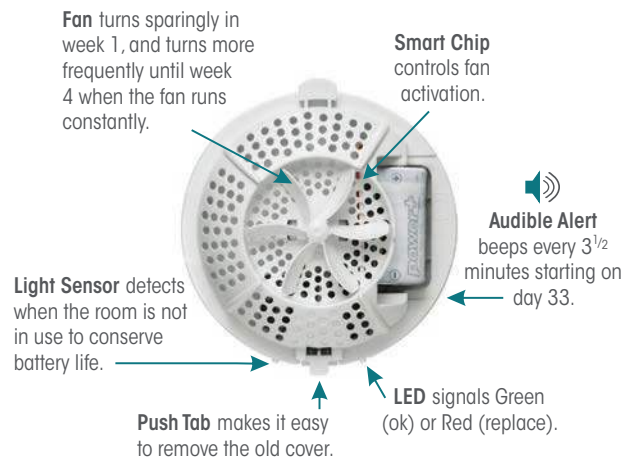

Easy Fresh

The world's only air freshener dispenser where the cover is the air freshener

Powerful enough to freshen larger areas

The cover contains 2-3 times more fragrance than gels or metered aerosols. The motor driven fan moves air freshener further than a typical passive system, so you'll freshen larger areas.

Freshens consistently for 30 days

The smart chip controlled fan freshens consistently since it turns sparingly in week 1, and gradually turns more frequently until week 4 when it runs constantly.

Easy to use

Maintenance is simple with easy to use LED and audible reminders along with a push button cover for quick removal and replacement.

Safe for the environment

Cannot spill or misfire, part of the industry's first closed-loop recycling program so it's easily recyclable. For details, go to www.eco-refresh.com